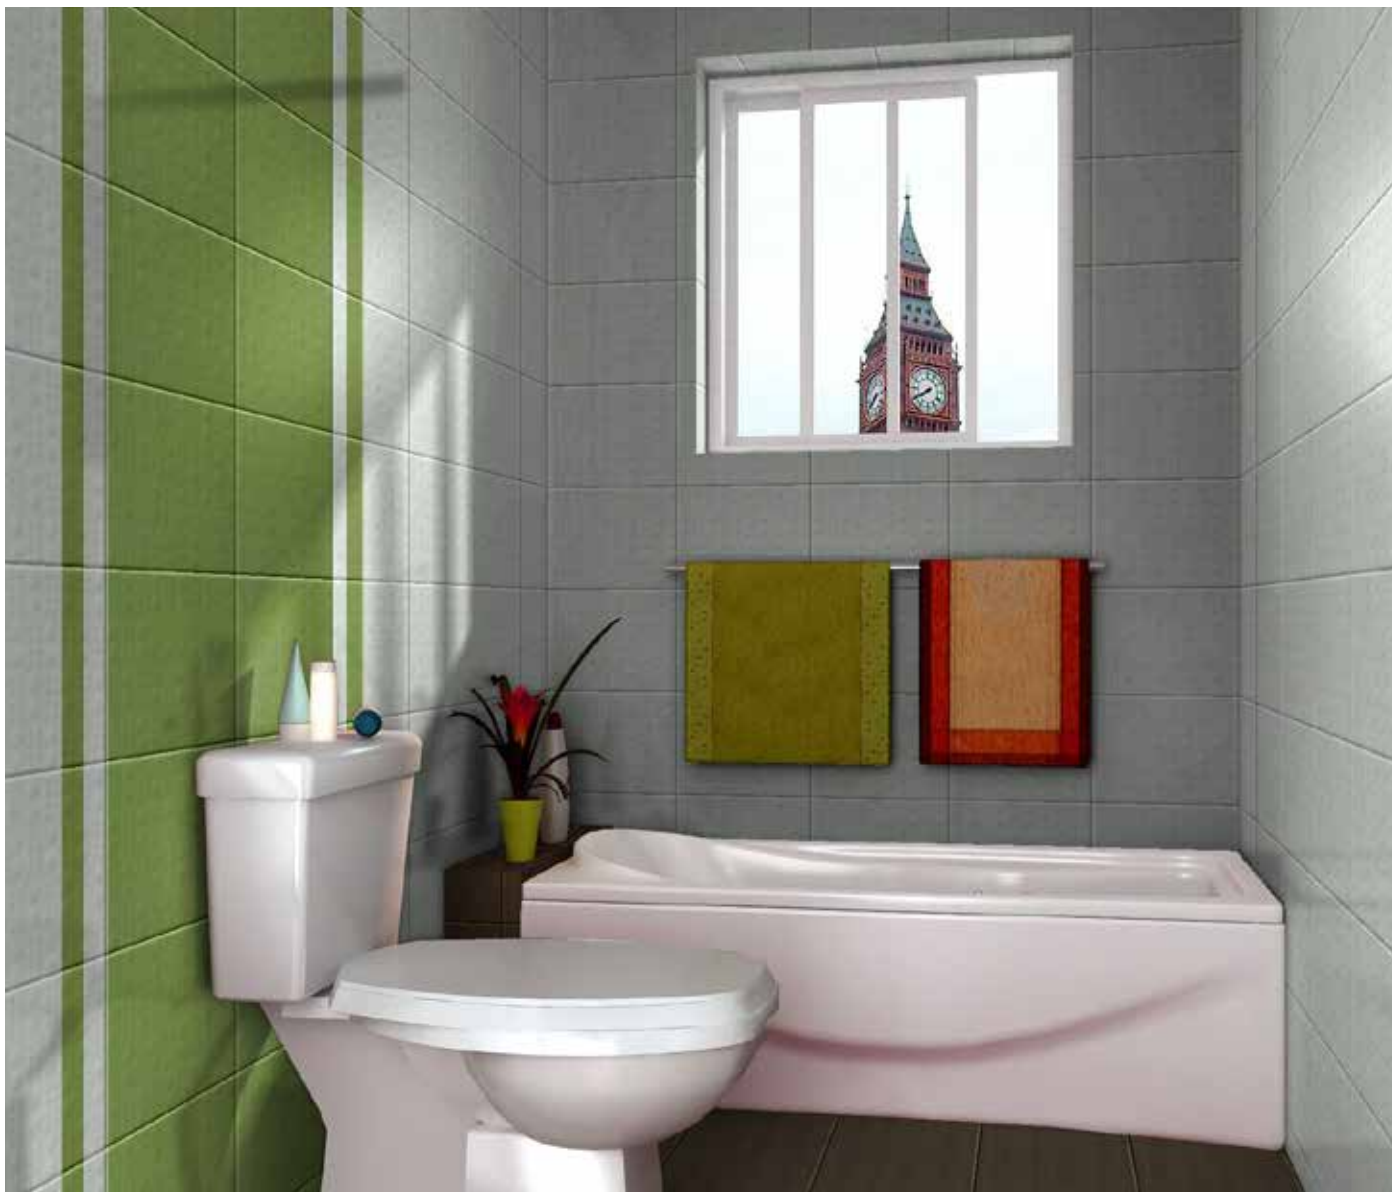

# Sereno

series

25 cm x 33cm

BCW 53060 WH

BCW 53063 GN

BCW 53062 DB

BCW 53061 BR

**Sereno Series**  
Glazz Gloss Finished

x may vary in color due to lighting condition and printing, please examine actual product.

**PACKING**

Article	Size(CM)	 Pcs./Box	Kg/Box	 Standard Box/Pallet	Kg/Pallet
BCW 53060WH	25 cm x 33cm	20	21.5	72	1699.2
BCW 53061BR	25 cm x 33cm	20	21.5	72	1699.2
BCW 53062DB	25 cm x 33cm	20	21.5	72	1699.2
BCW 53063GN	25 cm x 33cm	20	21.5	72	1699.2